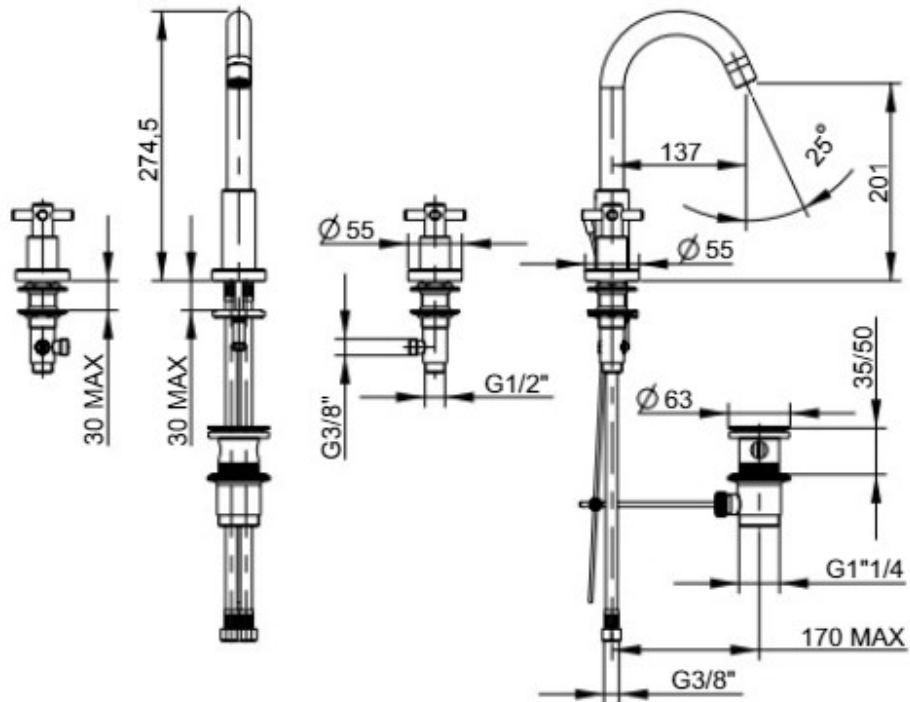

K U Y S E N
ENTERPRISES, INC.

Brand : FRATTINI, Italy
 Name : TESIS Basin mixer
 Item Code : 51068.00
 Designer :
 Color / Finish: Chrome
 Dimensions : Overall (LxWxH in cm)

Product info:
 • 3-hole basin mixer
 • With swivel spout

Add-ons
 • 2 x C406281 angle valve
 • 1 x p-trap

Flushing of pipe must be done before fittings are installed. Failure to do so voids the warranty.
 Follow cleaning instructions and avoid using any harmful chemicals.
 All information is for reference only. Installation shall always be based on the specs provided with actual delivered items.
 For more info, visit www.kuysen.com